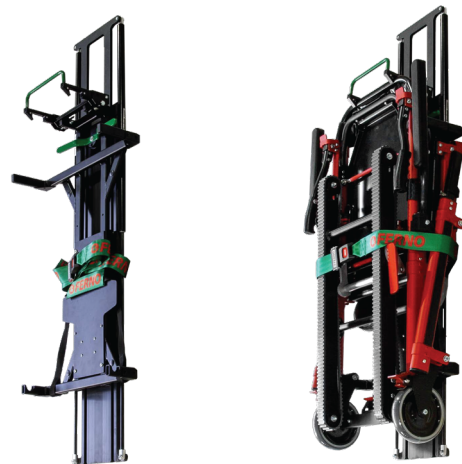

FAST-LIFT X

- FAST-LIFT X chair lifter is suitable for FAST PREMIUM, FAST, and FST chairs, with or without track (both manual-track and powered-track chairs can be lifted and stored)
- Provides assisted hydraulic lifting (for example onto ambulance wall or doors, possibly also into recessed storage spaces)
- X-frame allows for adjustable forward/backward extension
- Safely secures the chair

	FAST-LIFT X	FAST-LIFT
Item Number	60-0254-001	60-0254-002
Length	1296 mm / 51.02 in	1296 mm / 51.02 in
Width	468 mm / 18.43 in	468 mm / 18.43 in
Height	283 mm / 11.14 in	212 mm / 8.35 in
Weight	19 kg / 41.89 lbs	10,5 kg / 23.15 lbs
Load Capacity	30 kg / 66.14 lbs	30 kg / 66.14 lbs

FAST-LIFT

- FAST-LIFT is suitable for FAST PREMIUM, FAST, and FST chairs
- Provides assisted hydraulic lifting (for example onto ambulance wall or door)
- Safely secures the chair