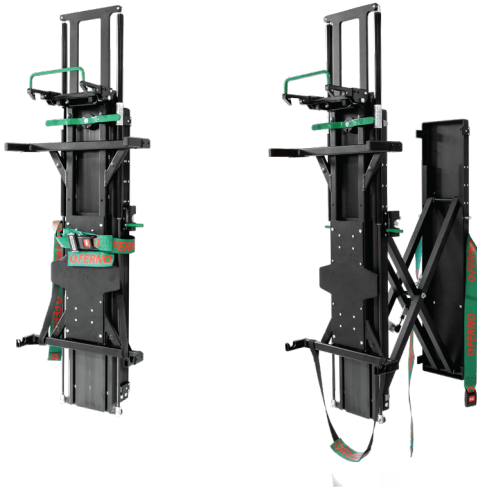

FAST-LIFT X

- FAST-LIFT X chair lifter is suitable for FAST PREMIUM, FAST, and FST chairs, with or without track (both manual-track and powered-track chairs can be lifted and stored)
- Provides assisted hydraulic lifting (for example onto ambulance wall or doors, possibly also into recessed storage spaces)
- X-frame allows for adjustable forward/backward extension
- Safely secures the chair

	FAST-LIFT X	FAST-LIFT
Item Number	60-0254-001	60-0254-002
Length	1296 mm / 51.02 in	1296 mm / 51.02 in
Width	468 mm / 18.43 in	468 mm / 18.43 in
Height	283 mm / 11.14 in	212 mm / 8.35 in
Weight	19 kg / 41.89 lbs	10,5 kg / 23.15 lbs
Load Capacity	30 kg / 66.14 lbs	30 kg / 66.14 lbs

FAST-LIFT

- FAST-LIFT is suitable for FAST PREMIUM, FAST, and FST chairs
- Provides assisted hydraulic lifting (for example onto ambulance wall or door)
- Safely secures the chair