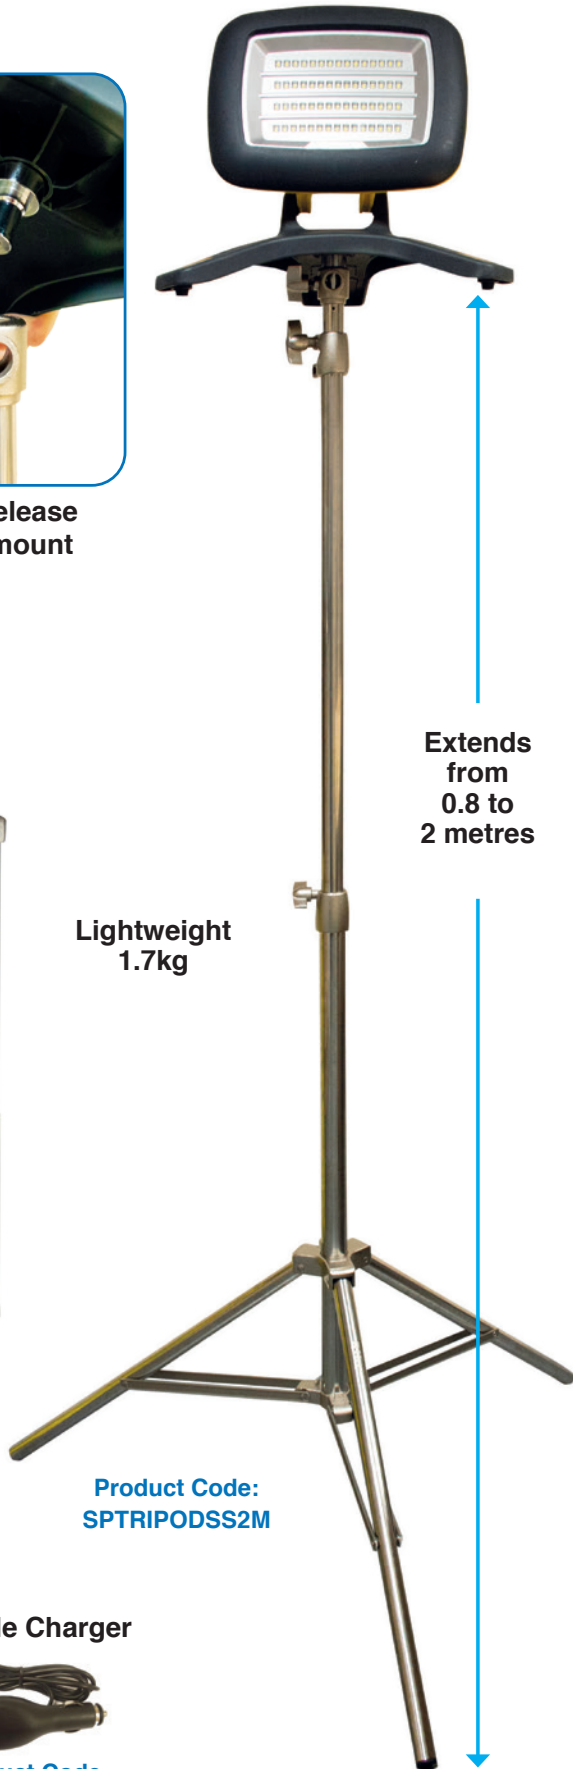

NEW
Upgraded
Design

 NightSearcher
Galaxy Pro-6K

NEW
Upgraded
Design

Battery Status Indicators

Charger storage compartment

Folds flat for compact storage

Hi-vis reflective feet

6,000 Lumens

2.25 to 16 hrs Runtime

50m Beam

IP54 Waterproof

Galaxy-Pro 6K

Powerful Professional Rechargeable Floodlight

- 6,000 Lumens light output
- 50m beam
- Runtime 2.25h, 4h, 8h, up to 16 hours
- 4 light levels: High, Medium, Low + Dimming
- Robust housing using the toughest composite materials
- Drop tested from 2.5m
- IP54 Waterproof
- 7.4V 13.2Ah Li-ion battery
- Battery status indicator

Product Code: NSGALAXYPRO-6K
Weight: 1.52kg
Dimensions: 310x350x285mm
Supplied with AC Mains Charger

Optional Accessories

2m Stainless Steel Tripod

Quick release tripod mount

**Lightweight
1.7kg**

**Extends from
0.8 to
2 metres**

**Product Code:
SPTRIPODSS2M**

Vehicle Charger

**Product Code:
CHIC8.4-LI-ION**

Two Magnetic Mount Choices:

**Set of 3 magnets for wider area,
best stability mounting**

Product Code: SPGALAXYPROMAG

OR

**Large centre magnet
for narrow
beam mounting**